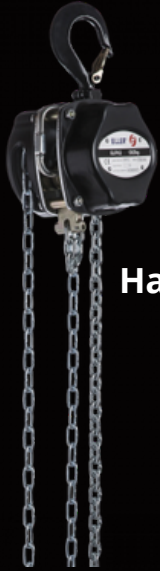

Single tube 0,5m

Single tube 1m

H downrigger

Single downrigger

Boom/paal rigger

H-downrigger

Single downrigger

Single tube

Boom / paal rigger

Rigging

STAGE

Stage

Prolyte Stagedex Top line 1 x 2m
Diverse maten van poten

MOBILSTAGE TS

7,5 x 6m

Millos Pro-30
Square F Truss

MOBILSTAGE TS

Rigging

TAKEL & LIFTS

Takels:

Handtakel 1T
GIS takel 250 kg
CM Lodestar 500kg
Takel Controlbox

Line Array Towwer 250kg
ADJ wind up 100kg

Molton backdrop 6m x 4m

Handtakel 1T