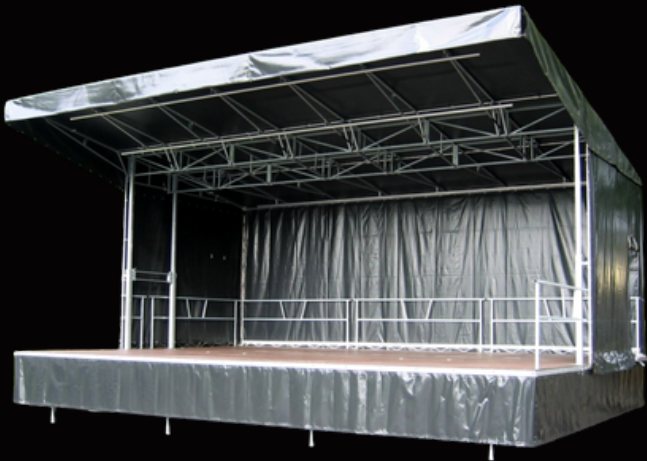

Boom / paal rigger

Rigging

STAGE

Stage

Prolyte Stagedex Top line 1 x 2m
Diverse maten van poten

MOBILSTAGE TS

7,5 x 6m

Millos Pro-30
Square F Truss