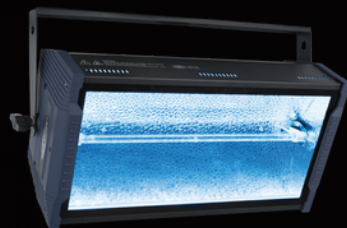

Showtec
Titanstrobe Blaze