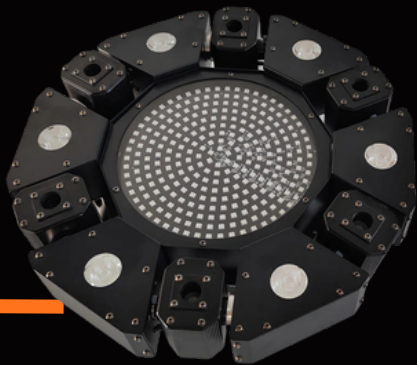

Laser Wheel